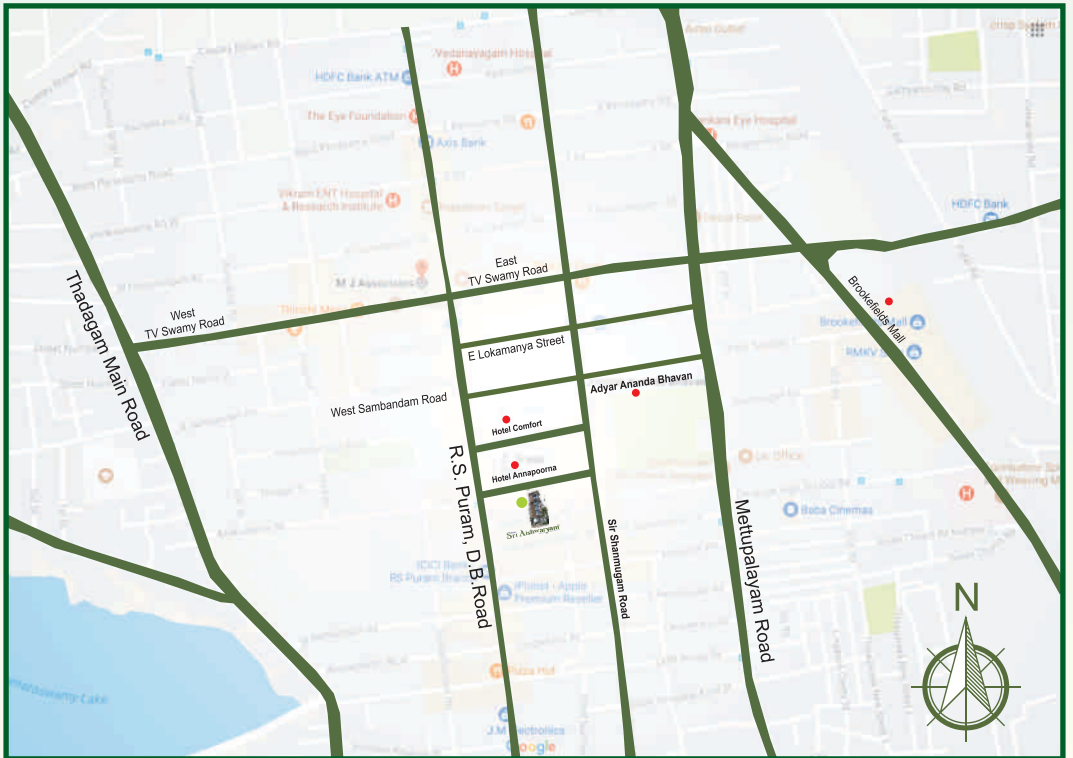

dhiya's
Sri Aishwaryam
DELUXE APARTMENTS
R S PURAM COIMBATORE

*a home that rejuvenates life...
a location that address comfort*

SELLABLE AREA

FLAT - A 2BHK - 1050 Sq.ft

FLAT - B 3BHK - 1546 Sq.ft

AMENITIES